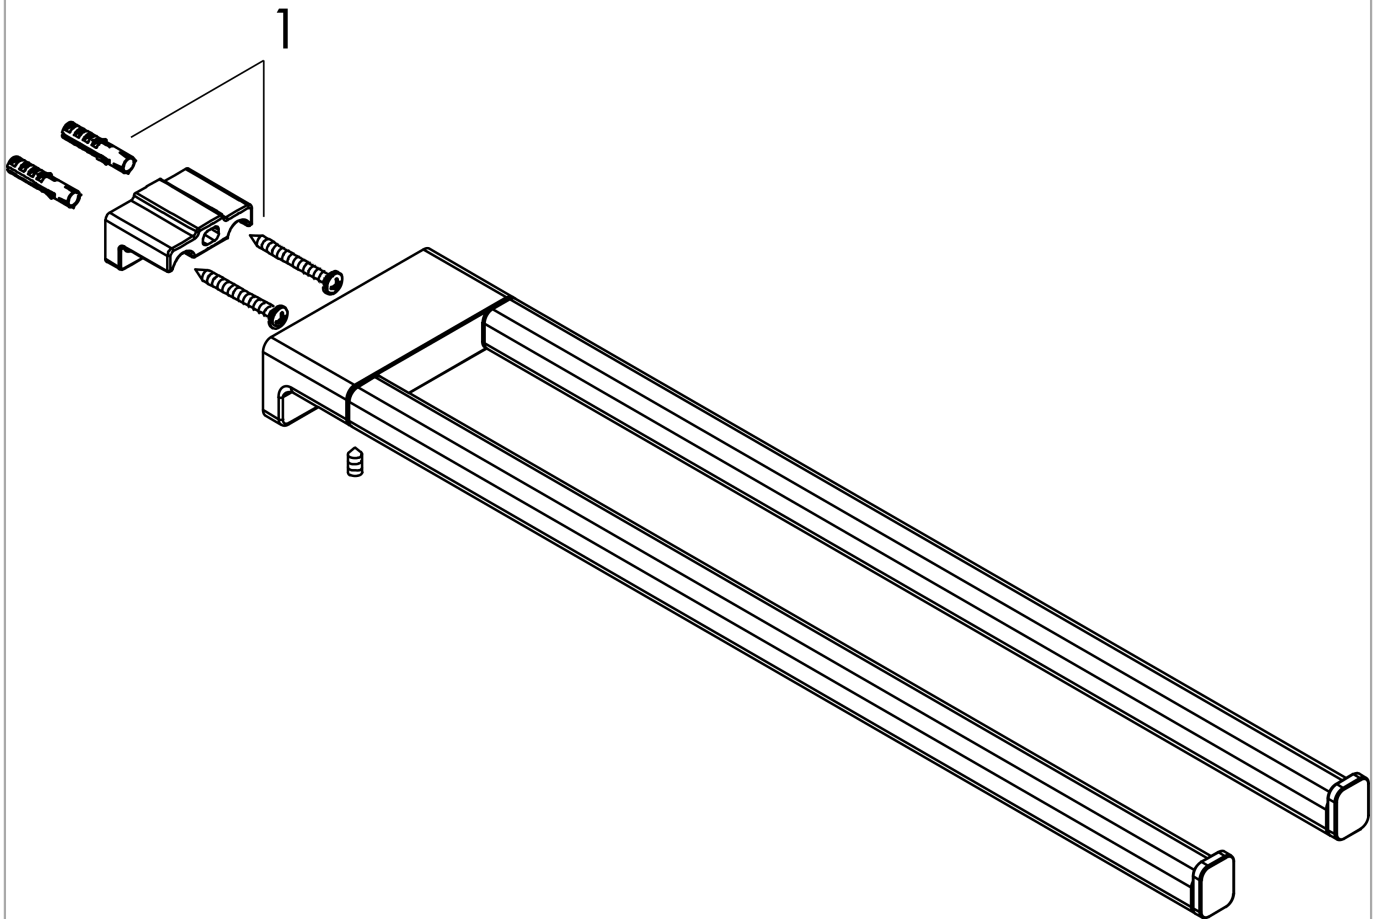

AddStoris

Towel holder twin-handle

Surfaces: **Brushed Black Chrome**

Article Number: **41770340**

Description

product features

- wall-mounted
- material: metal
- material holder: plastic
- fixed
- length: 445 mm
- with mounting material
- concealed fastening
- drilling distance: 26 mm
- diameter drill hole: 6 mm

Design awards

reddot winner 2021

Product image

Scale drawing

AddStoris

Towel holder twin-handle

Surfaces: **Brushed Black Chrome**

Article Number: **41770340**

Exploded Drawing

Year of production: >04/21

AddStoris
Towel holder twin-handle
 Surfaces: **Brushed Black Chrome** Article Number: **41770340**

Spare part list

Year of production: >04/21

Pos.	Description	Article Number	Price	PU
1	mounting set	40915000	-	1