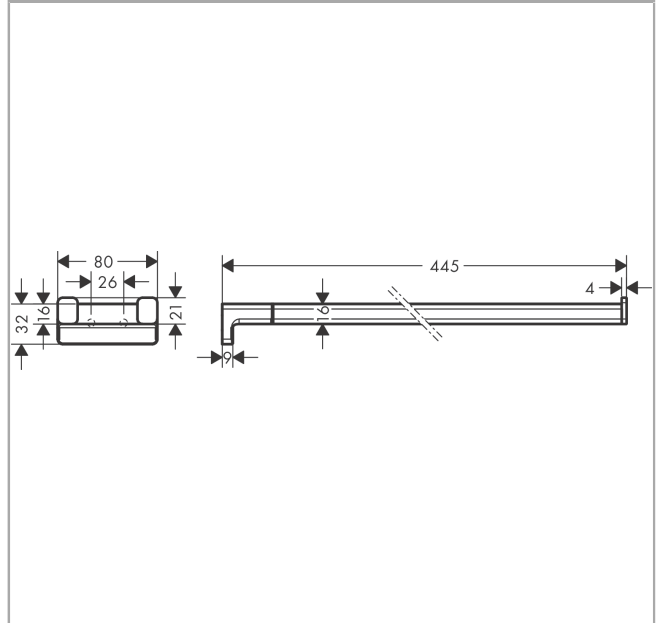

AddStoris

Towel holder twin-handle

Surfaces: **Brushed Black Chrome**

Article Number: **41770340**

Description

product features

- wall-mounted
- material: metal
- material holder: plastic
- fixed
- length: 445 mm
- with mounting material
- concealed fastening
- drilling distance: 26 mm
- diameter drill hole: 6 mm

Design awards

reddot winner 2021

Product image

Scale drawing

AddStoris

Towel holder twin-handle

Surfaces: **Brushed Black Chrome**

Article Number: **41770340**

Exploded Drawing

Year of production: >04/21

AddStoris
Towel holder twin-handle
 Surfaces: **Brushed Black Chrome** Article Number: **41770340**

Spare part list

Year of production: >04/21

Pos.	Description	Article Number	Price	PU
1	mounting set	40915000	-	1